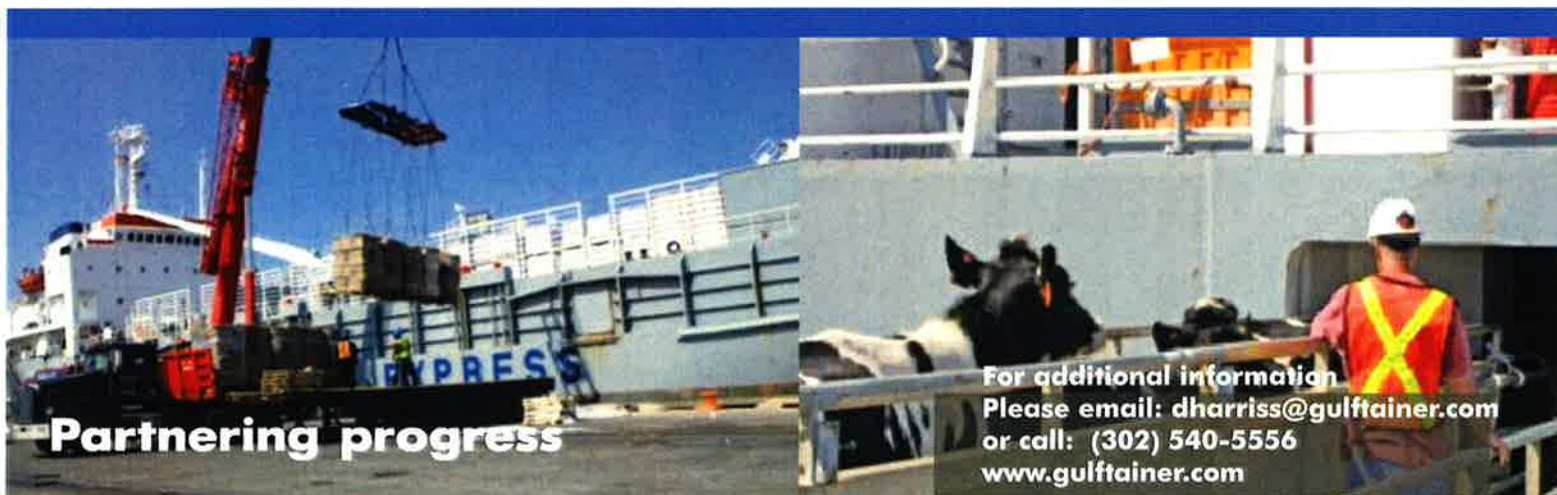

# Leading US seaport for cattle exports Wilmington

## Stress-free transport for your cattle and you

- Northeast & Mid-Atlantic distribution center
- Livestock shipments includes pregnant dairy cattle
- Flexible, responsive and creative logistics partners customize all-inclusive service packages:
  - √ ICS, Inc.
  - √ Port Contractors, Inc.
- Fast turnaround - ships and trucks
- 8 deepwater berths
- 40+ acres of cattle - truck staging area
- Uncongested mid-Atlantic location with immediate interstate highway access
- Year-round covered dry storage for hay, bedding and feed, including breakbulk
- Best location to alleviate Bluetongue disease
- 1st full-service deepwater port on the DE River
- Proximate to quarantine facilities including the Pennsylvania Holstein Association