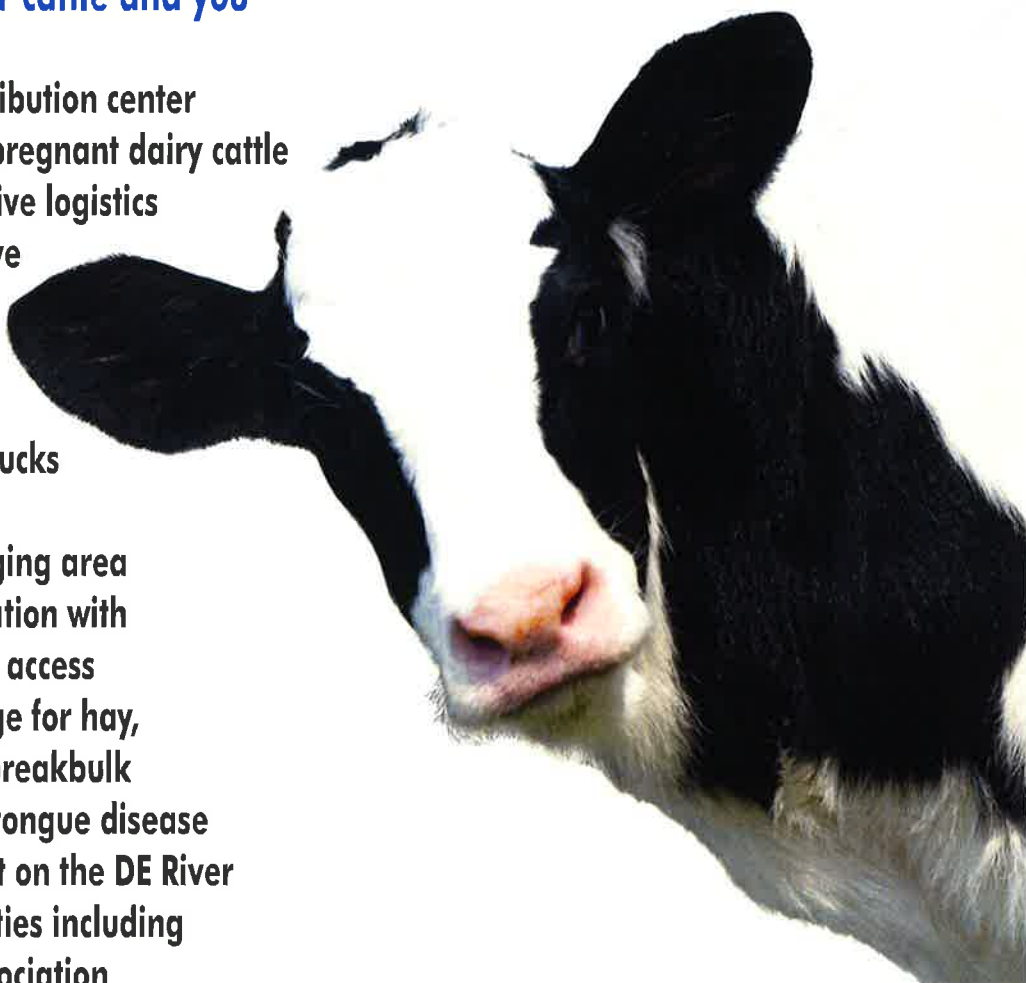

# Leading US seaport for cattle exports Wilmington

## Stress-free transport for your cattle and you

- Northeast & Mid-Atlantic distribution center
- Livestock shipments includes pregnant dairy cattle
- Flexible, responsive and creative logistics partners customize all-inclusive service packages:
  - √ ICS, Inc.
  - √ Port Contractors, Inc.
- Fast turnaround - ships and trucks
- 8 deepwater berths
- 40+ acres of cattle - truck staging area
- Uncongested mid-Atlantic location with immediate interstate highway access
- Year-round covered dry storage for hay, bedding and feed, including breakbulk
- Best location to alleviate Bluetongue disease
- 1st full-service deepwater port on the DE River
- Proximate to quarantine facilities including the Pennsylvania Holstein Association